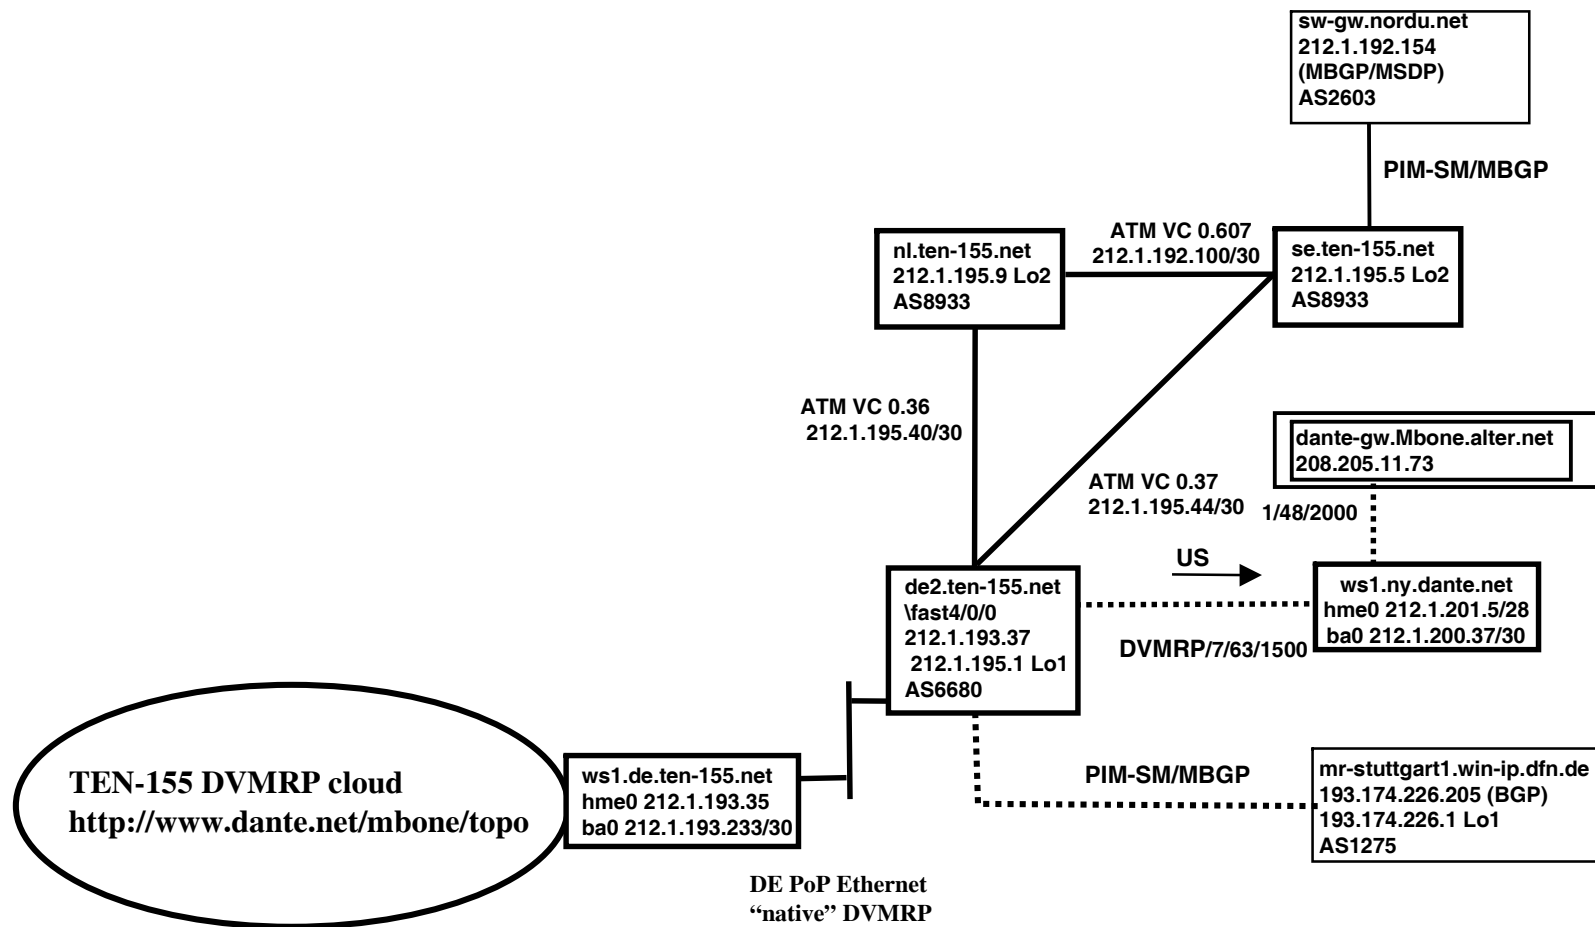

TEN-155 Multicast Topology

25. May 1999

- backbone native multicast ATM PVCs
- native user access
- tunneled user access

mail changes to: nep@dante.org.uk