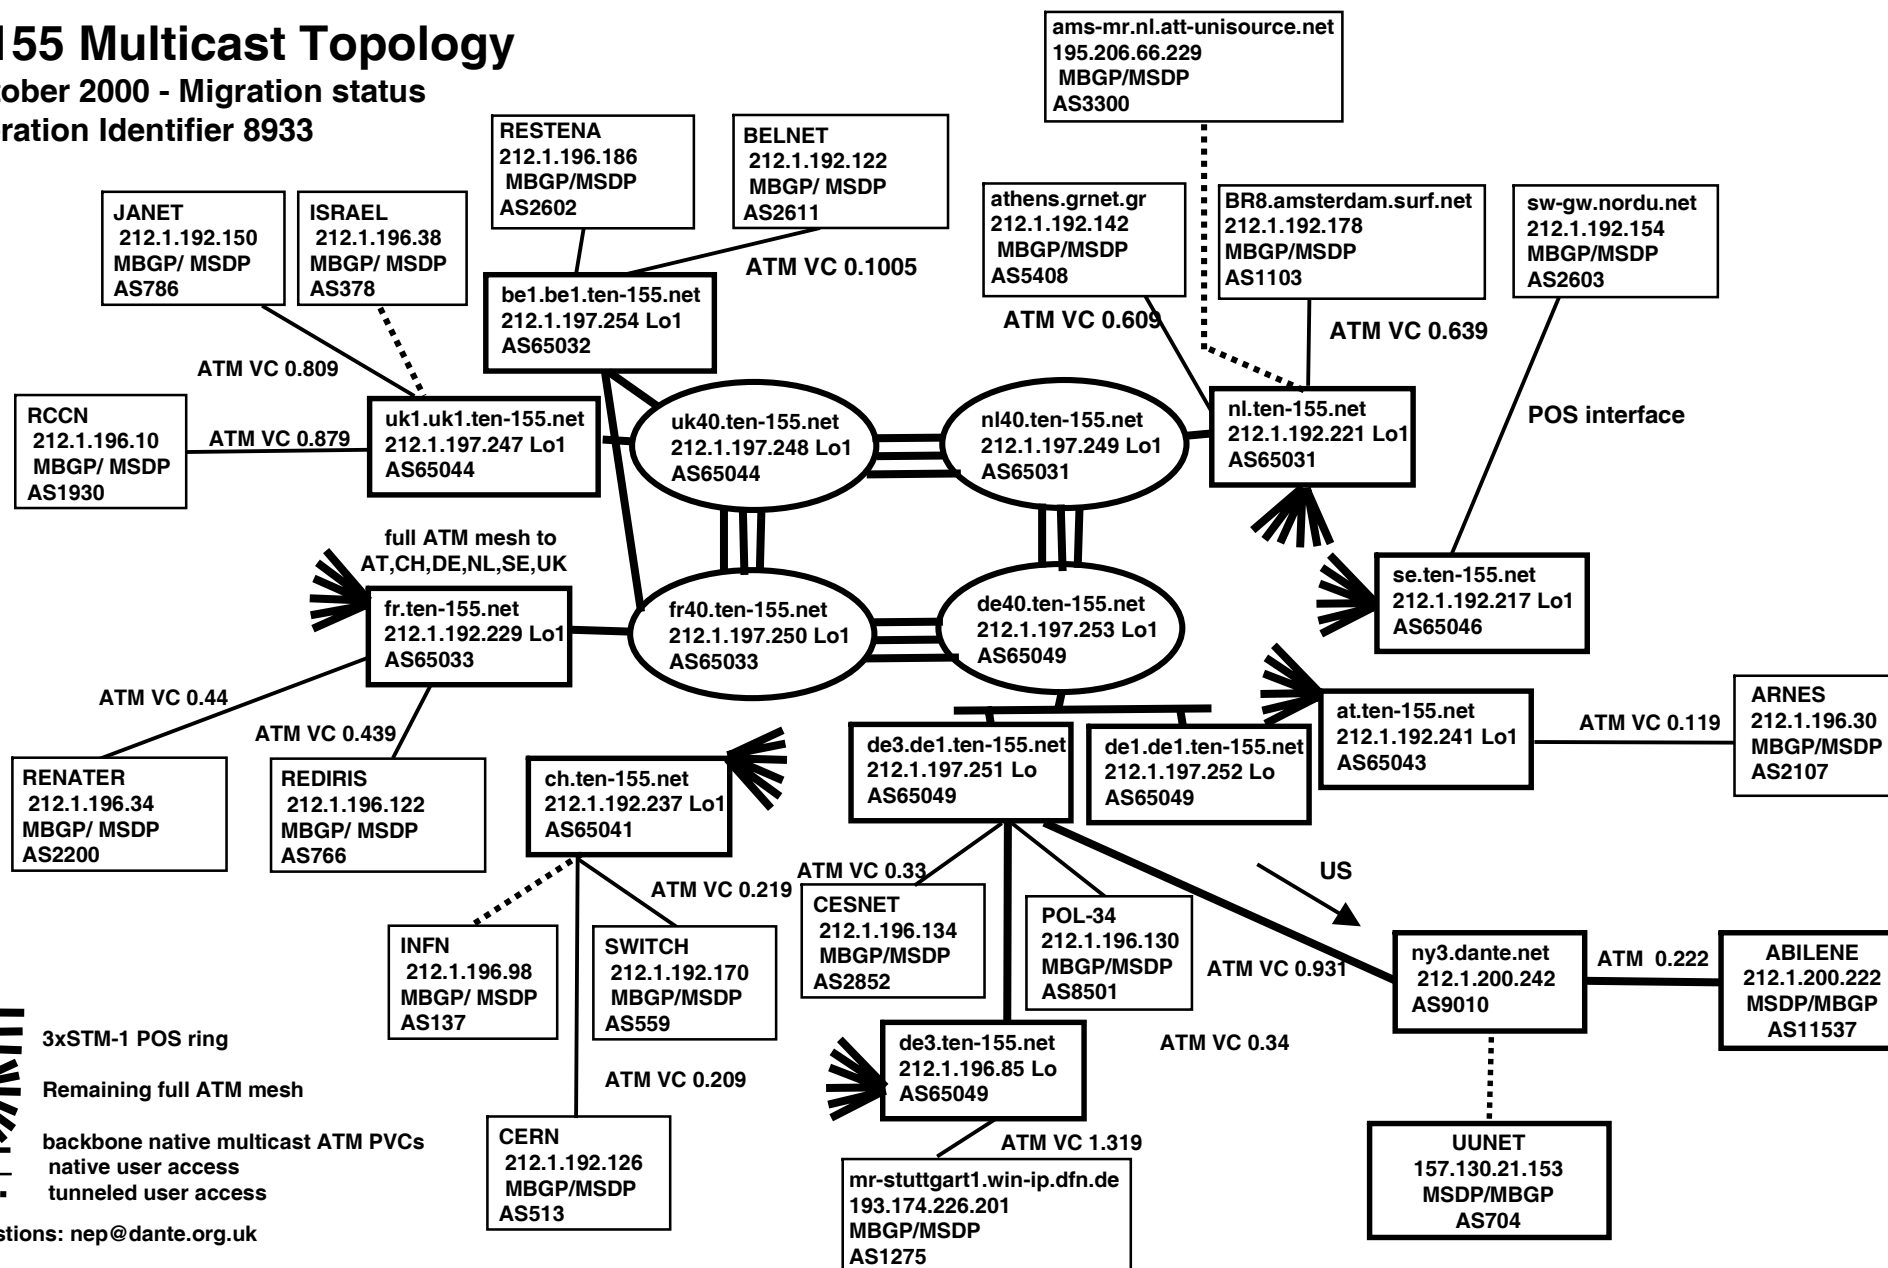

# TEN-155 Multicast Topology

11th October 2000 - Migration status

Confederation Identifier 8933

mail questions: nep@dante.org.uk