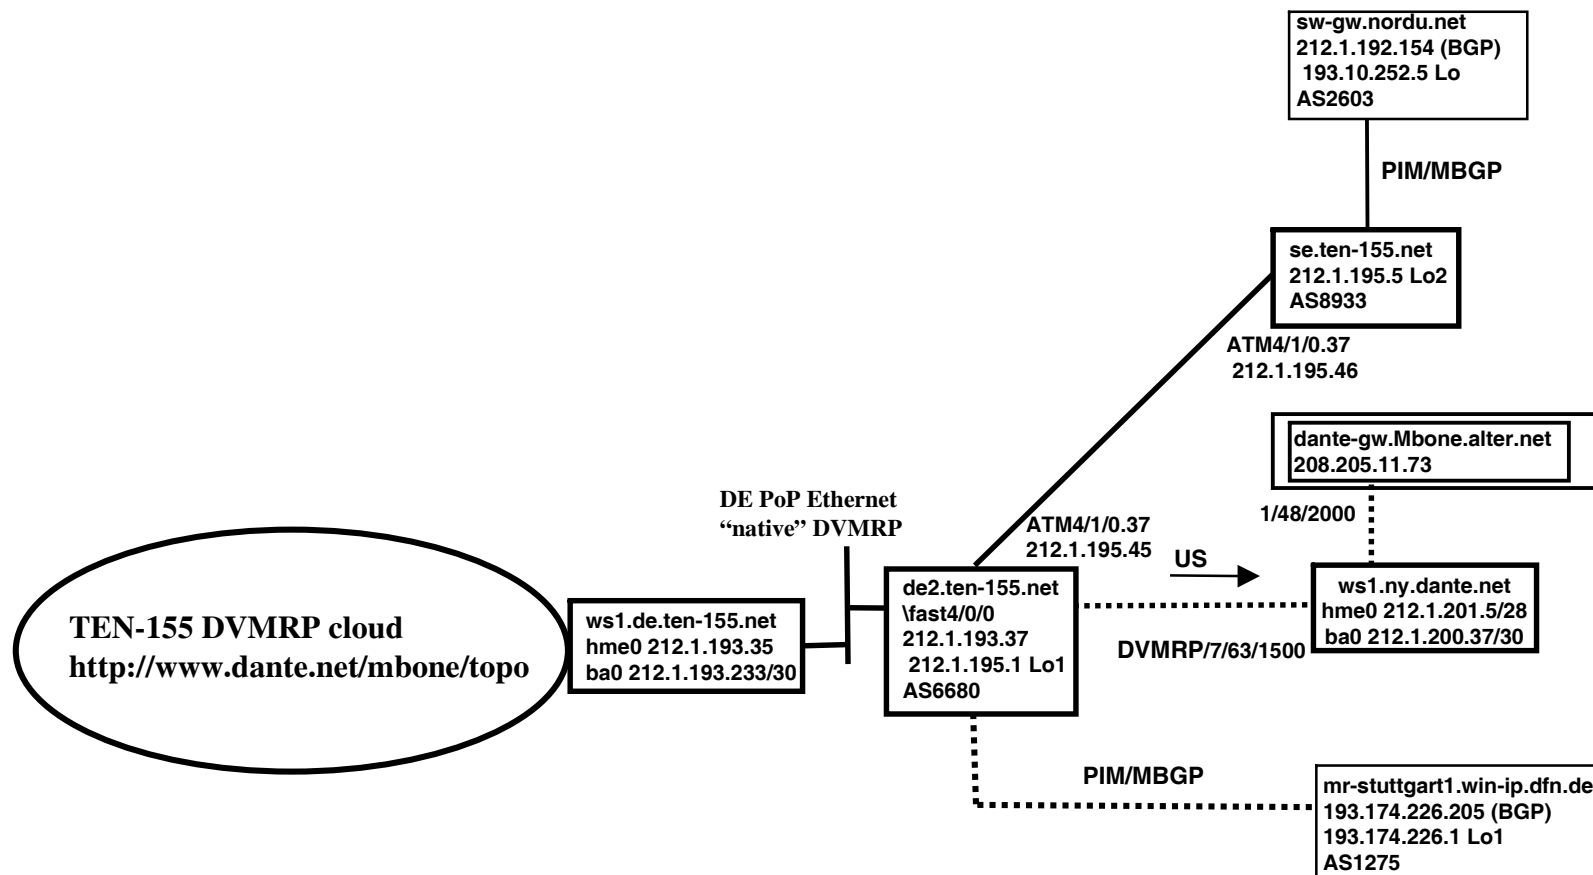

# TEN-155 Multicast Topology

18. May 1999

- backbone native multicast ATM PVCs
- native user access
- ..... tunneled user access

mail changes to: nep@dante.org.uk