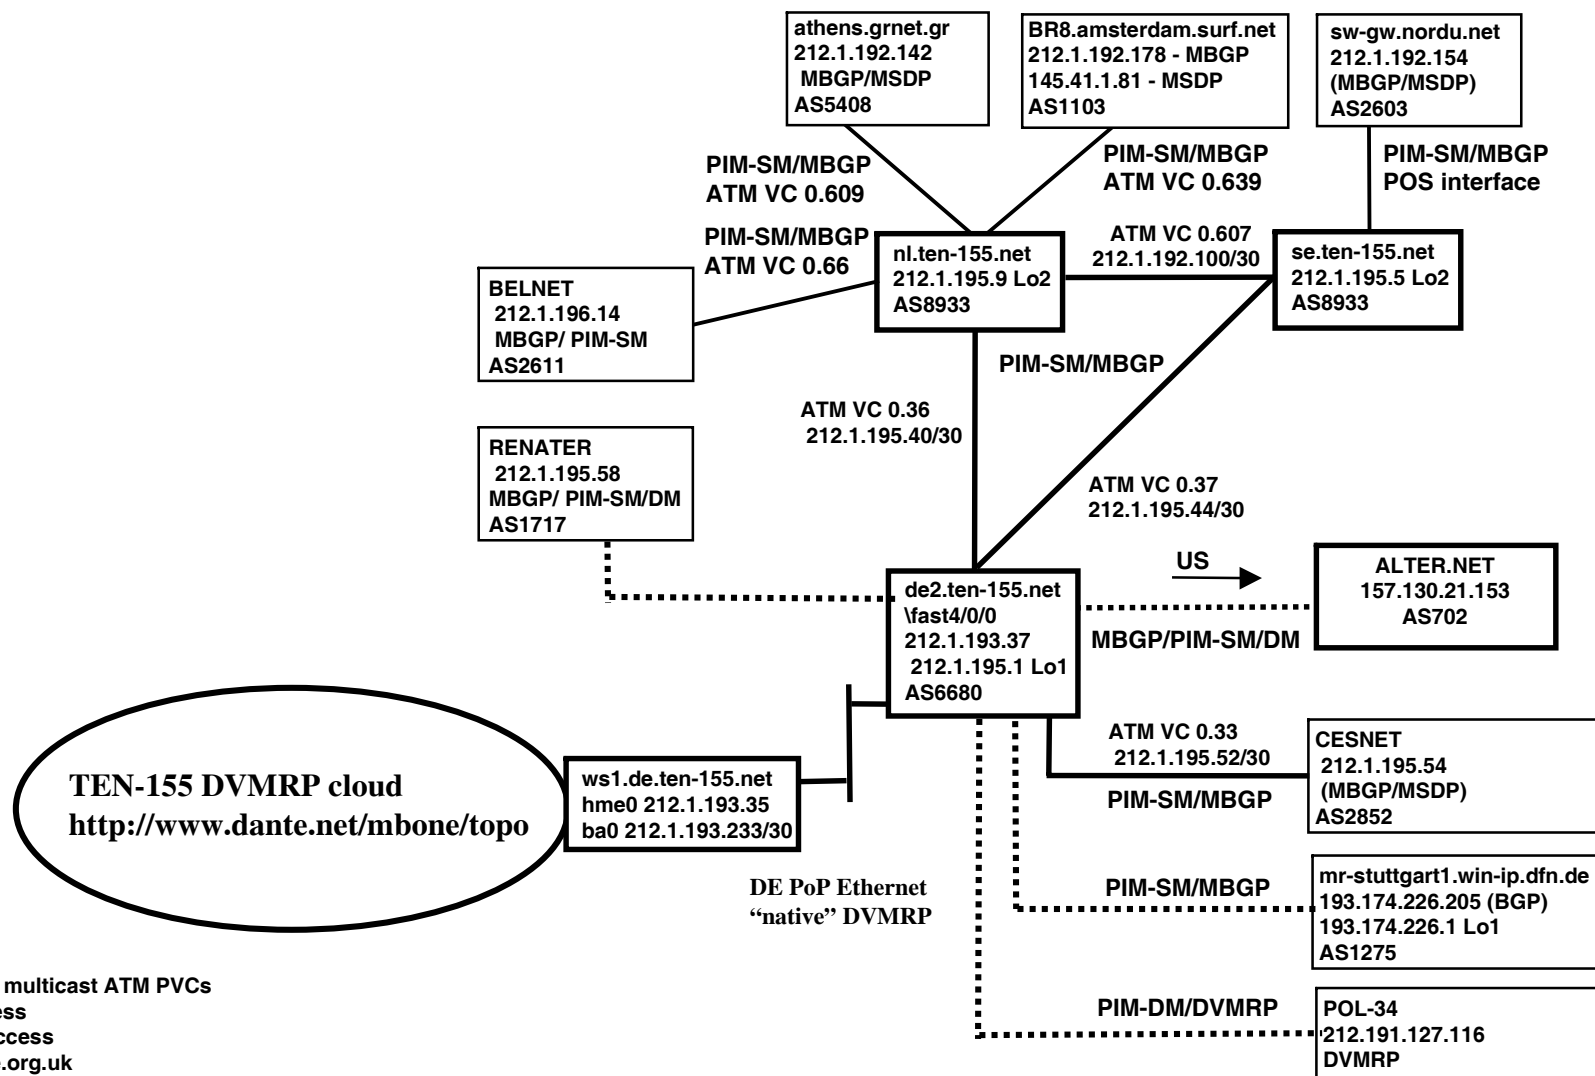

# TEN-155 Multicast Topology

3. July 1999

**TEN-155 DVMRP cloud**  
<http://www.dante.net/mbone/topo>

DE PoP Ethernet  
 "native" DVMRP