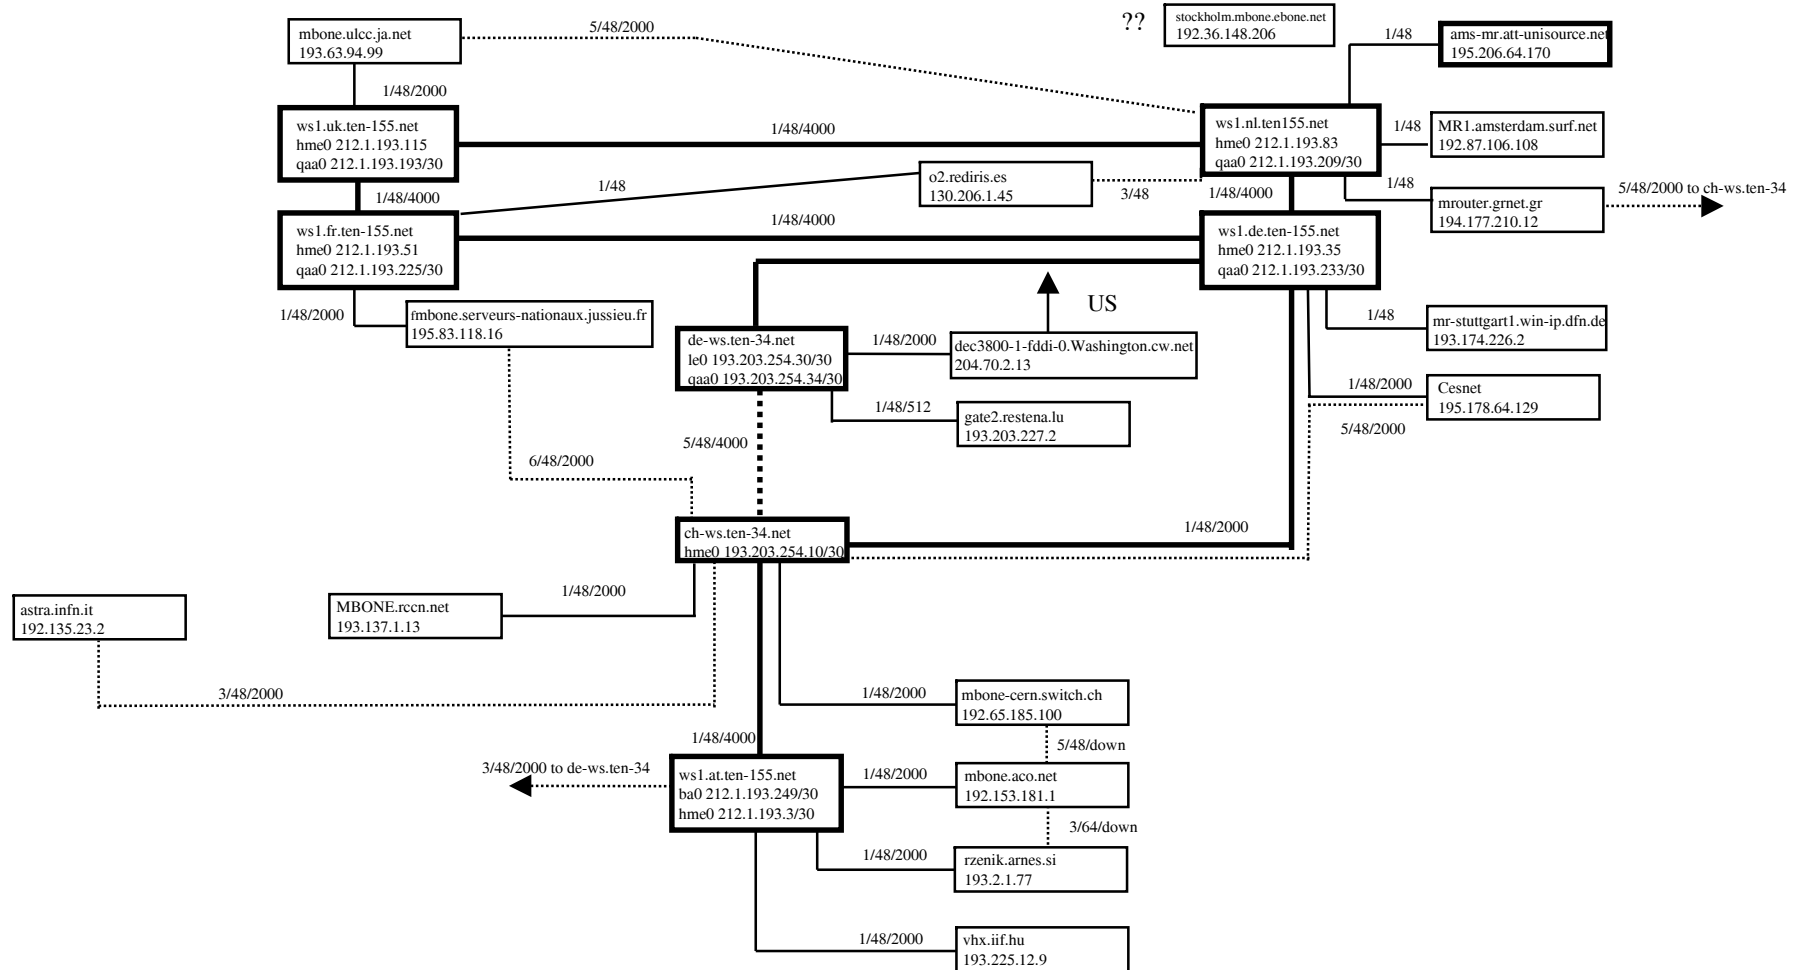

TEN-34/155 MBONE Topology

29. January 1999

— TEN-34/155 backbone tunnels
 — user tunnels
 back-up tunnels