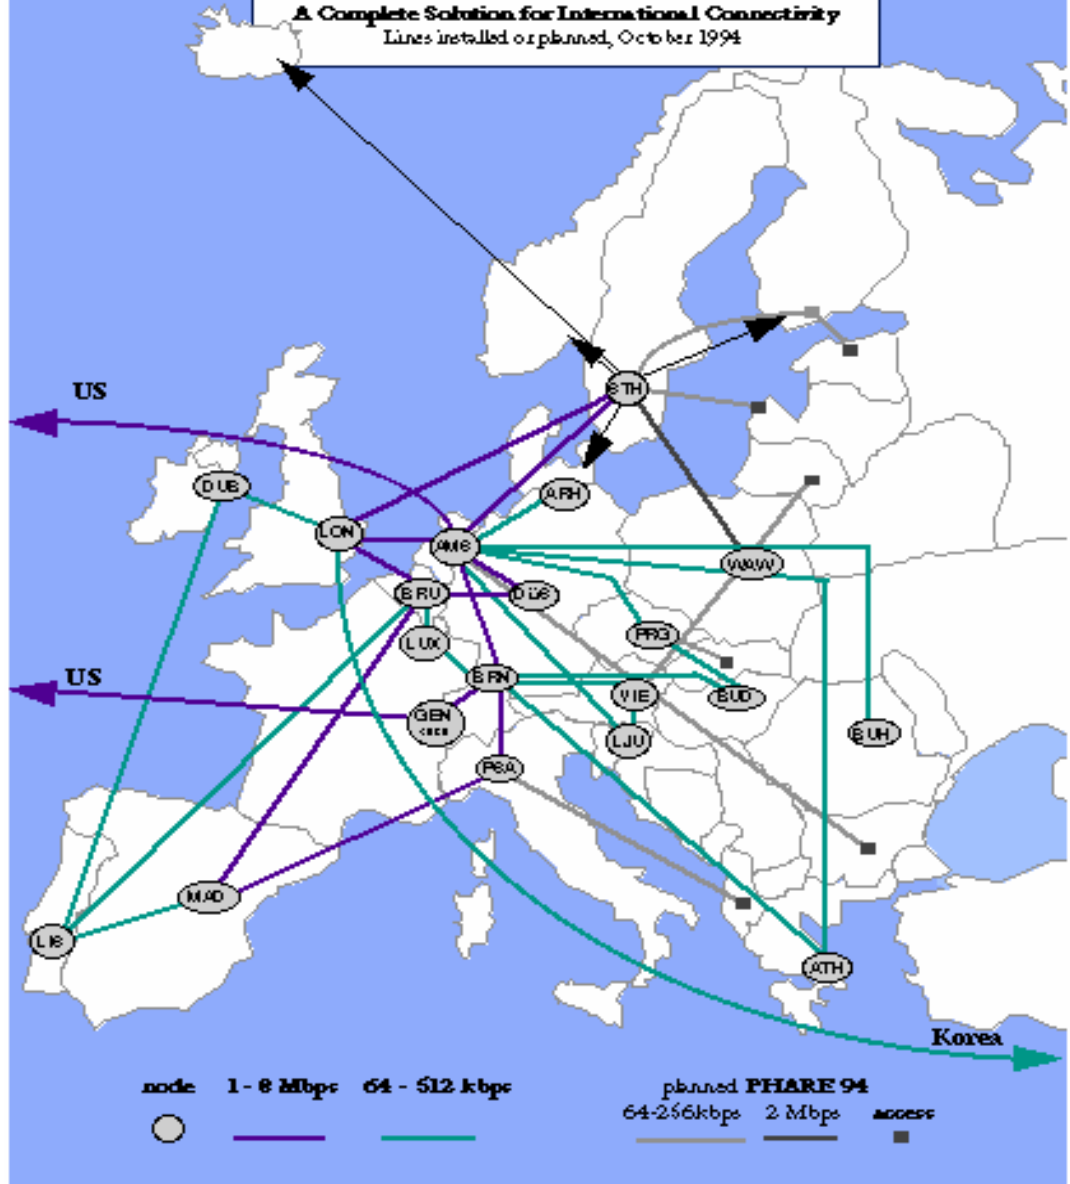

ACOnet

GARR

HUNGARNET

HEAnet

RCCN

Maybe you are already connected to EuropaNET....

DANTE
EuropaNET

A Complete Solution for International Connectivity
Lines installed or planned, October 1994

node 1 - 8 Mbps 64 - 512 kbps

planned PHARE 94 64-256 kbps 2 Mbps access

Europe needs a Superhighway too!

The **EuroCAIRN** Project was launched to make it happen

DANTE has been contracted to propose a plan for the immediate procurement of a 34 Mbps backbone in Europe

Interim report submitted last October
Final report to be submitted in December

DANTE FLOWservices

International services on top of EuropaNET:

- **MailFLOW |**
X.400 Mail Coordination Service covering more than 25 countries
- **NameFLOW-Paradise**
international Directory Service covering more than 30 countries